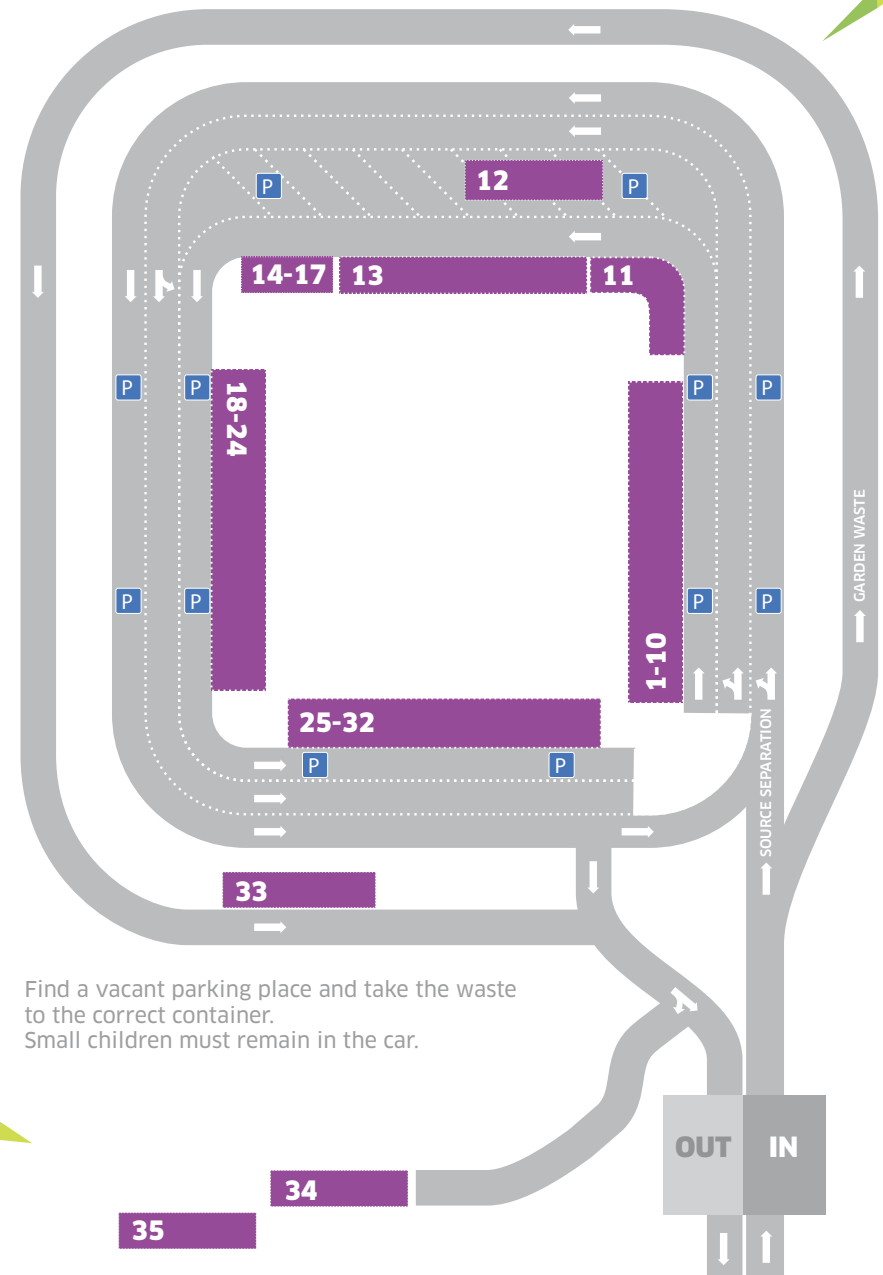

Roofing felt
Toys - non-electrical
Hard plastic
Polystyrene
Hardcover books
Foam rubber
Unsprung mattresses
Empty plastic paint containers

Wood

Clean painted/unpainted wood
Wooden furniture - without fabric
Other wooden items

Metal

Metal items
Scrap metal
Copper, brass, aluminium, zinc
Empty metal paint containers

Impregnated timber

Impregnated materials
New print/environmental print
Creosote
Sleepers

Non-combustible residual waste

Insulation material
Porcelain
Mattresses/furniture with spiral springs

11 Refuse chute

Clothing and shoes
Glass and metal packaging
Paper, cardboard and drink cartons
Plastic packaging

12

Electrical waste

E1 - SMALL ELECTRICAL ITEMS
PCs/radios/stereo systems, mobile phones,
electric toys, electric razors, vacuum cleaners,
kitchen appliances

E2 - TVS/COMPUTER SCREENS

E3 - ELECTRICAL

Electrical tools, electric radiators, lighting
fixtures, lamps, smoke alarms

E4 - CABLES

13

Hazardous waste (to be deposited in separate building)

Solvents, oil, batteries, light bulbs, paint,
medicines, spray cans, automotive products,
pesticides, etc.

14-17

White goods, PCB/chlorinated paraffin
windows, vinyl flooring

18-24

Only open during busy periods.
Same types of waste as in categories 1-10

25-32

Impregnated timber, tyres

33

Untampered soil, tiles, stones, sand,
ceramics and unreinforced concrete

34

Mølla collection point

35

Garden waste

Find a vacant parking place and take the waste to the correct container.
Small children must remain in the car.